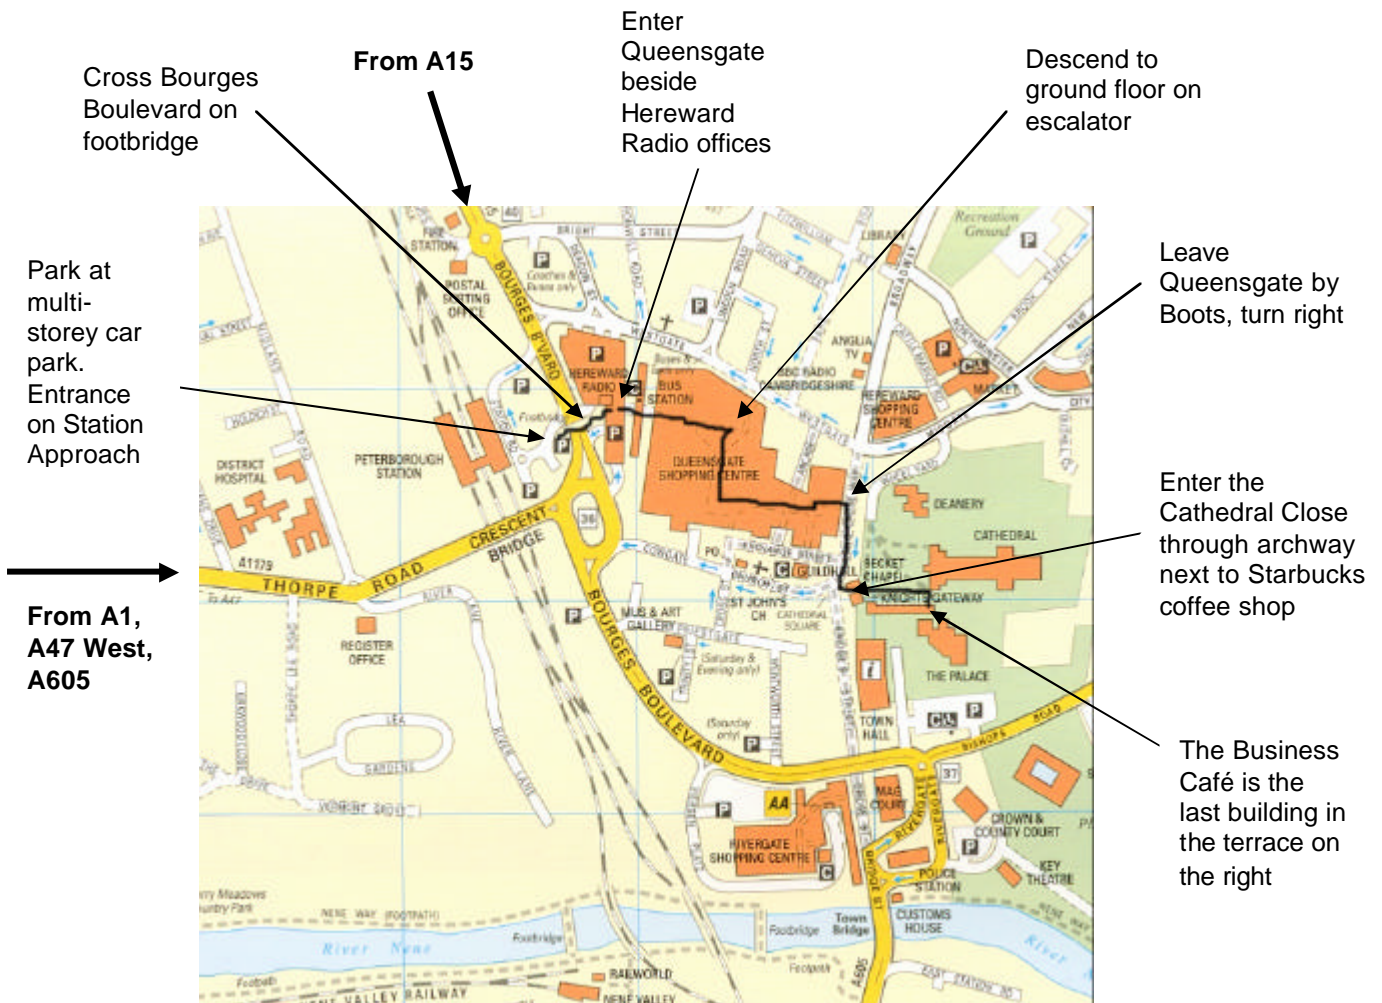

Directions to The Business Café

From North on A1

Leave A1 onto A47 at Wansford. Follow signs for Peterborough and City Centre.

After passing hospital, and crossing Crescent Bridge, turn left at roundabout, then immediately left into Station Approach, and left again into multi-storey car park.

Follow directions as on map above.

From South on A1

Leave A1 at Haddon interchange, onto A1139. Follow signs for City Centre, then as above.

From West on A47

Cross A1 at Wansford, following signs for Peterborough and City Centre, then as above.

From West on A605

Cross A1 at Haddon, following signs for City Centre, then as above